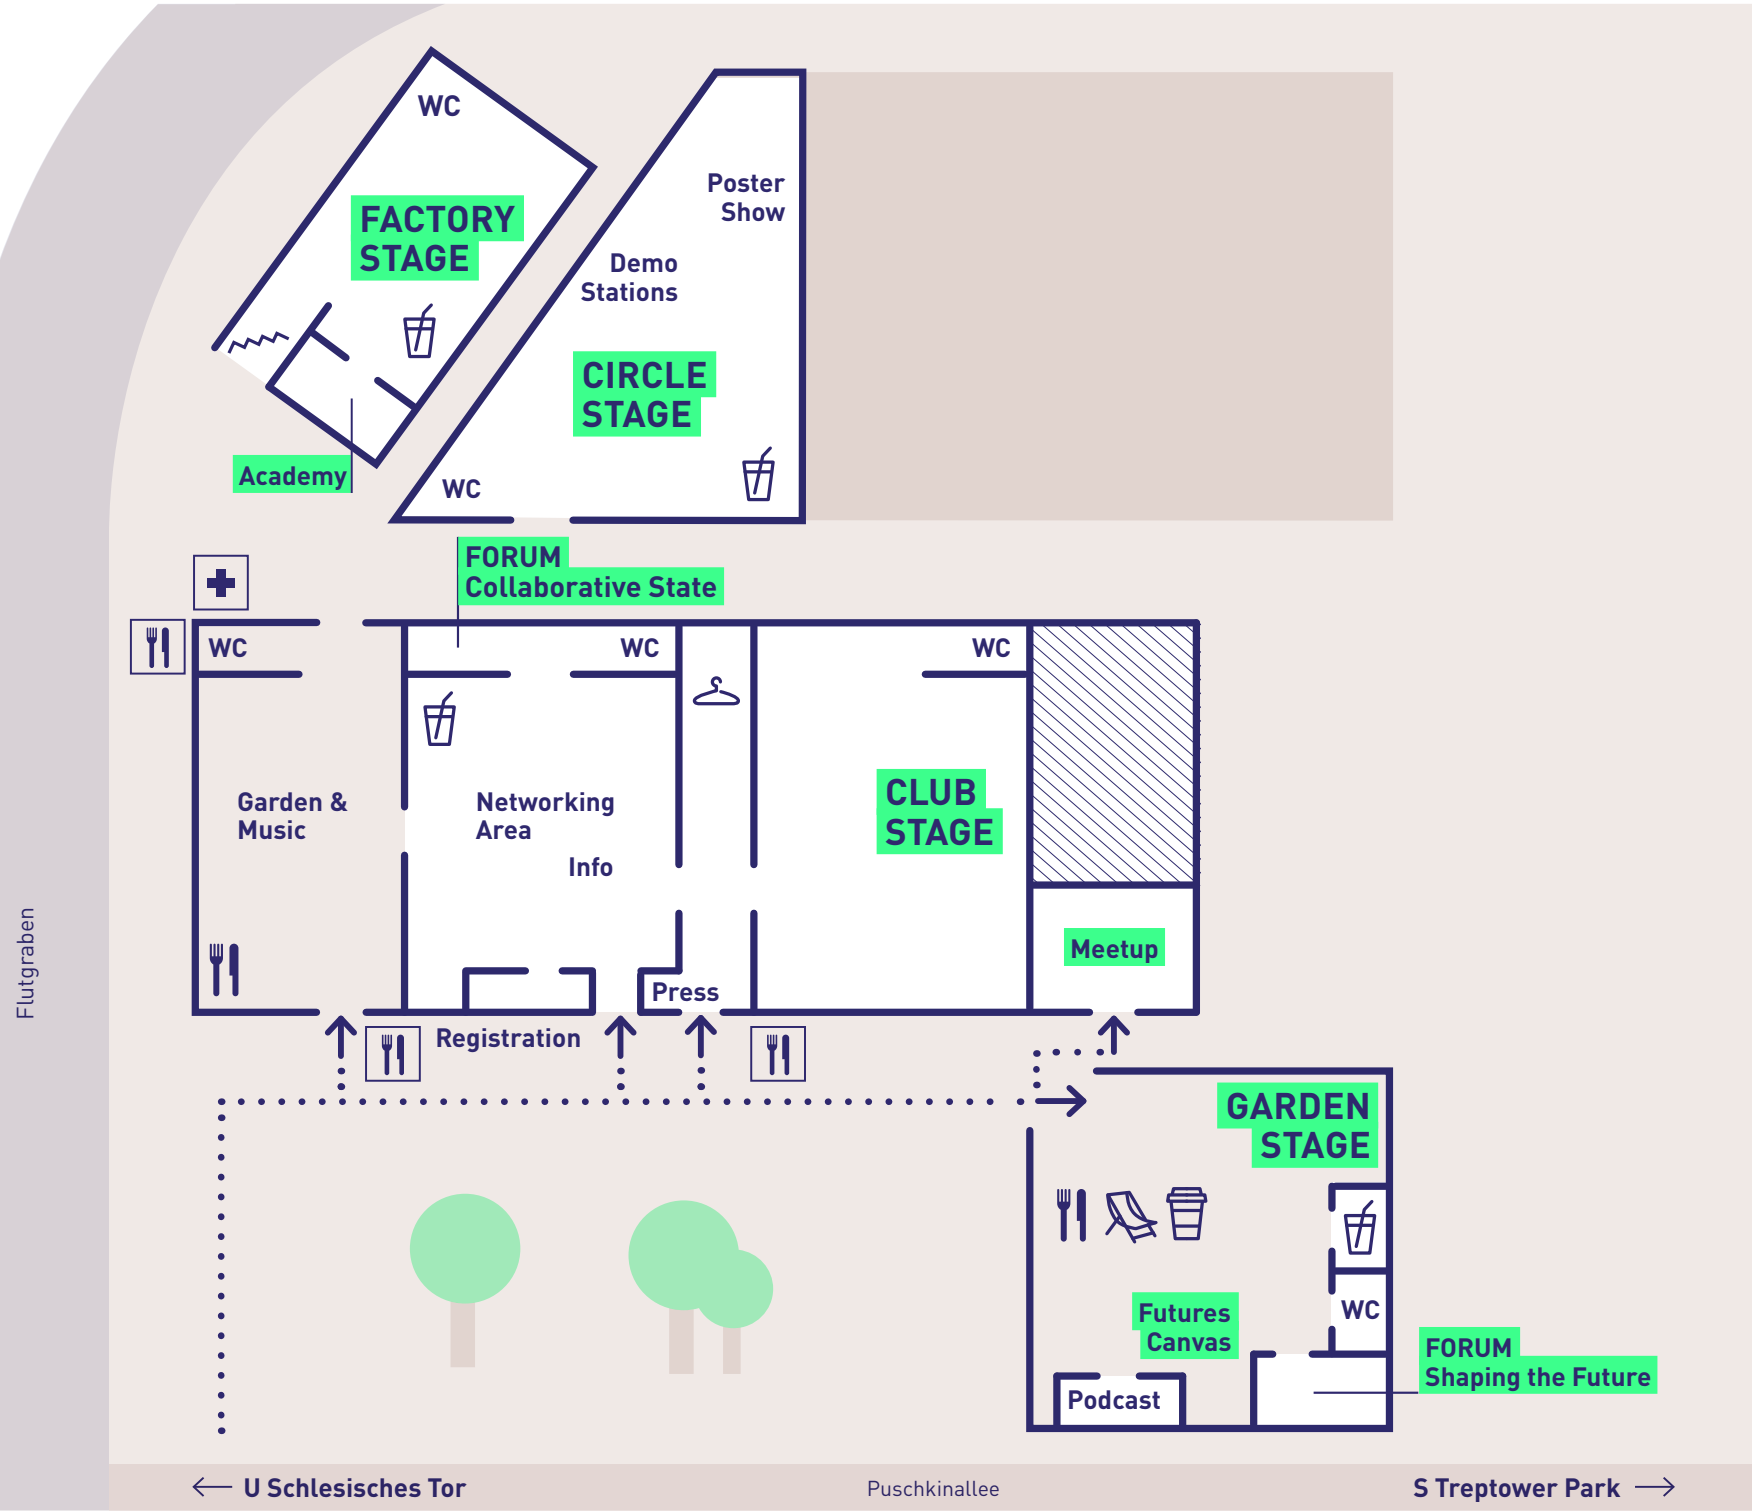

**CREATIVE  
BUREAUCRACY  
FESTIVAL  
2026**

Festival Partners

**FALLING  
WALLS  
FOUNDATION**

← U Schlesisches Tor

Puschkinallee

S Treptower Park →