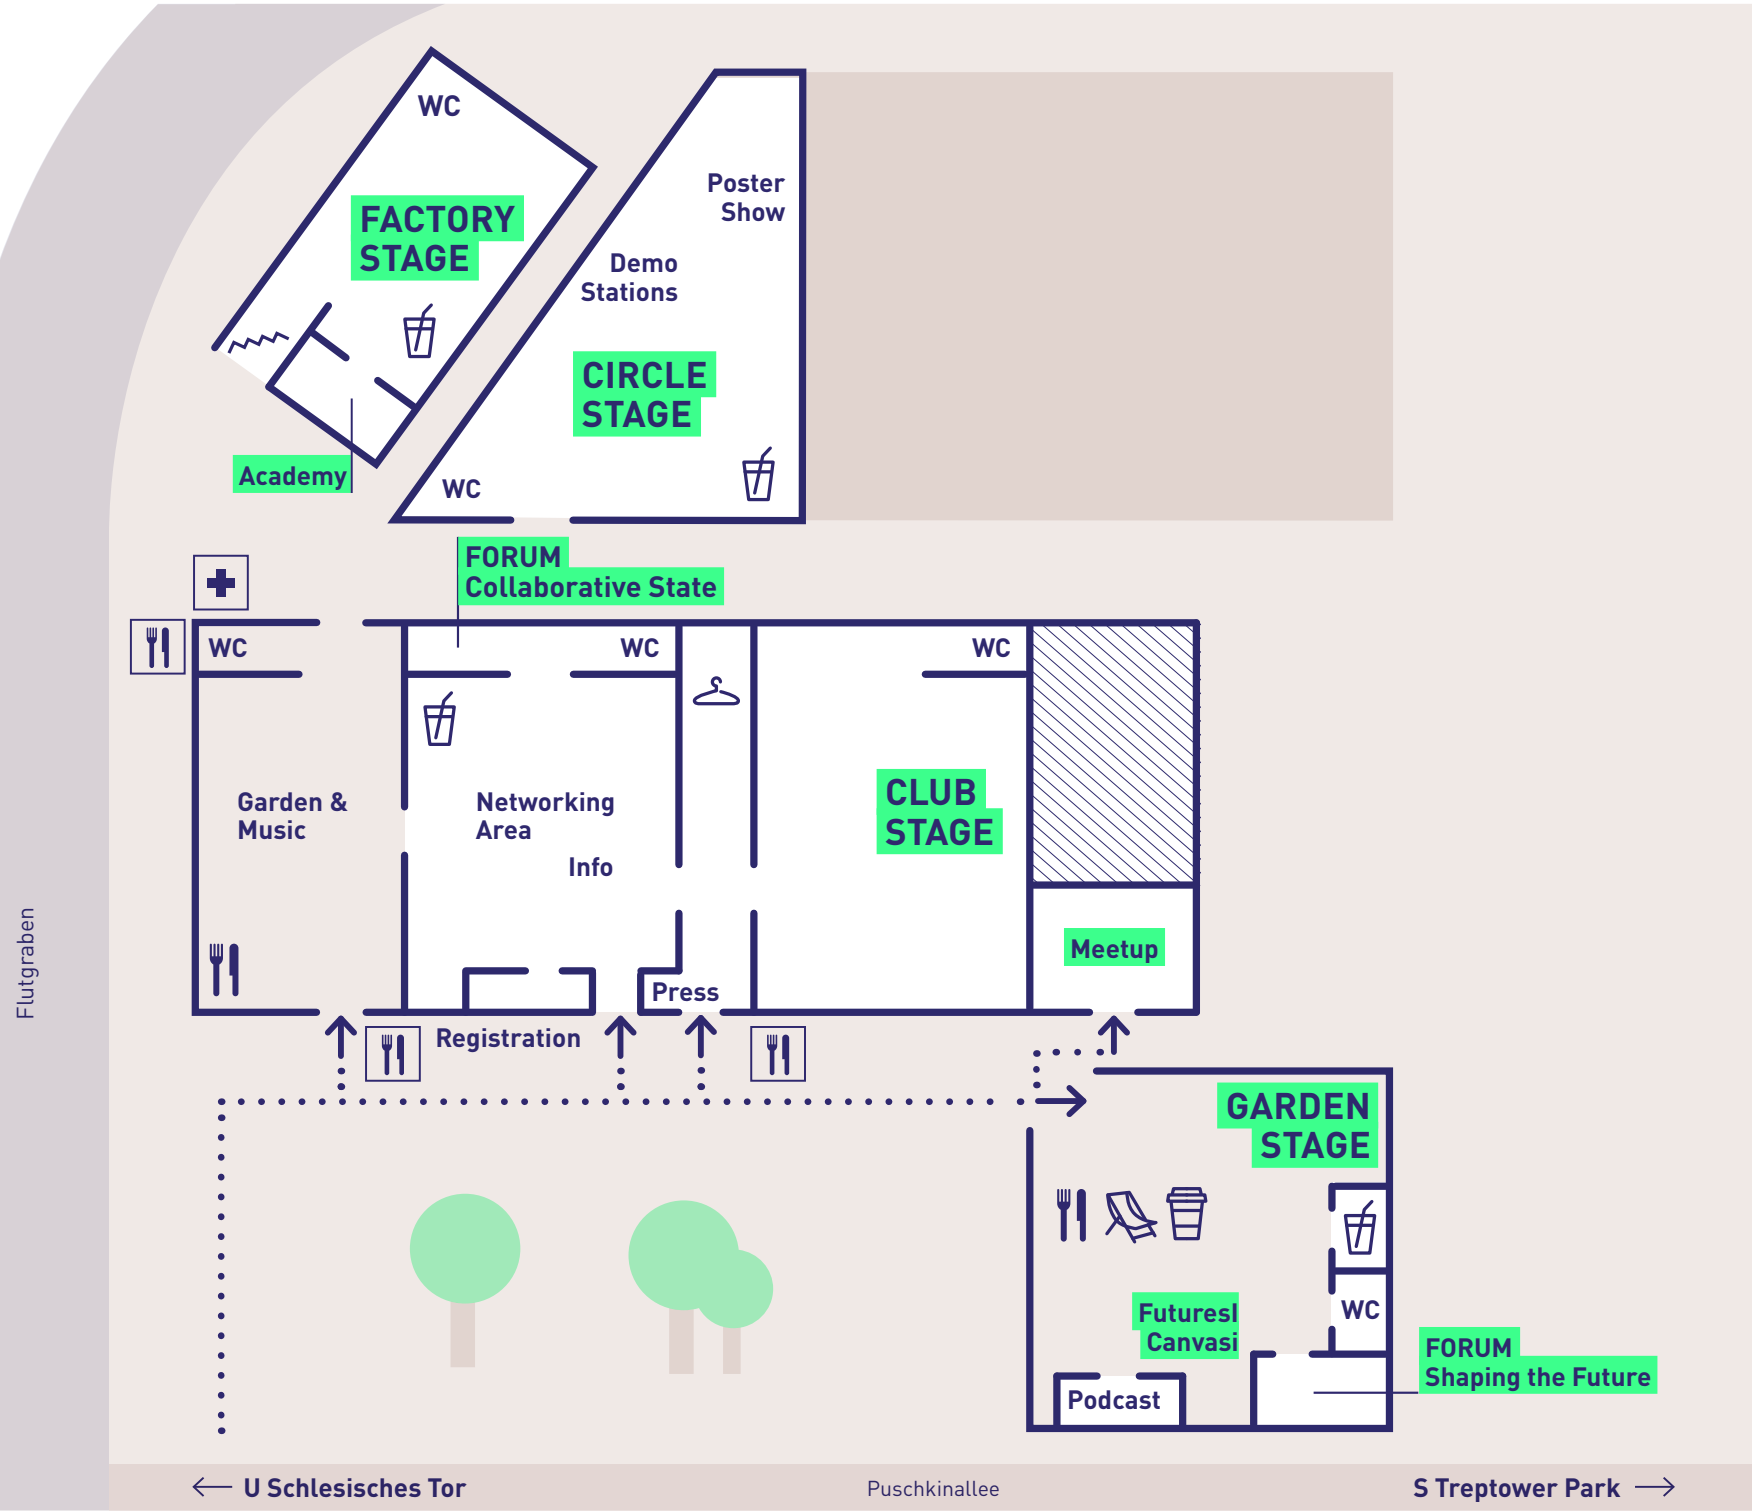

**CREATIVE
BUREAUCRACY
FESTIVAL
2026**

Festival Partners

**FALLING
WALLS
FOUNDATION**

← U Schlesisches Tor

Puschkinallee

S Treptower Park →